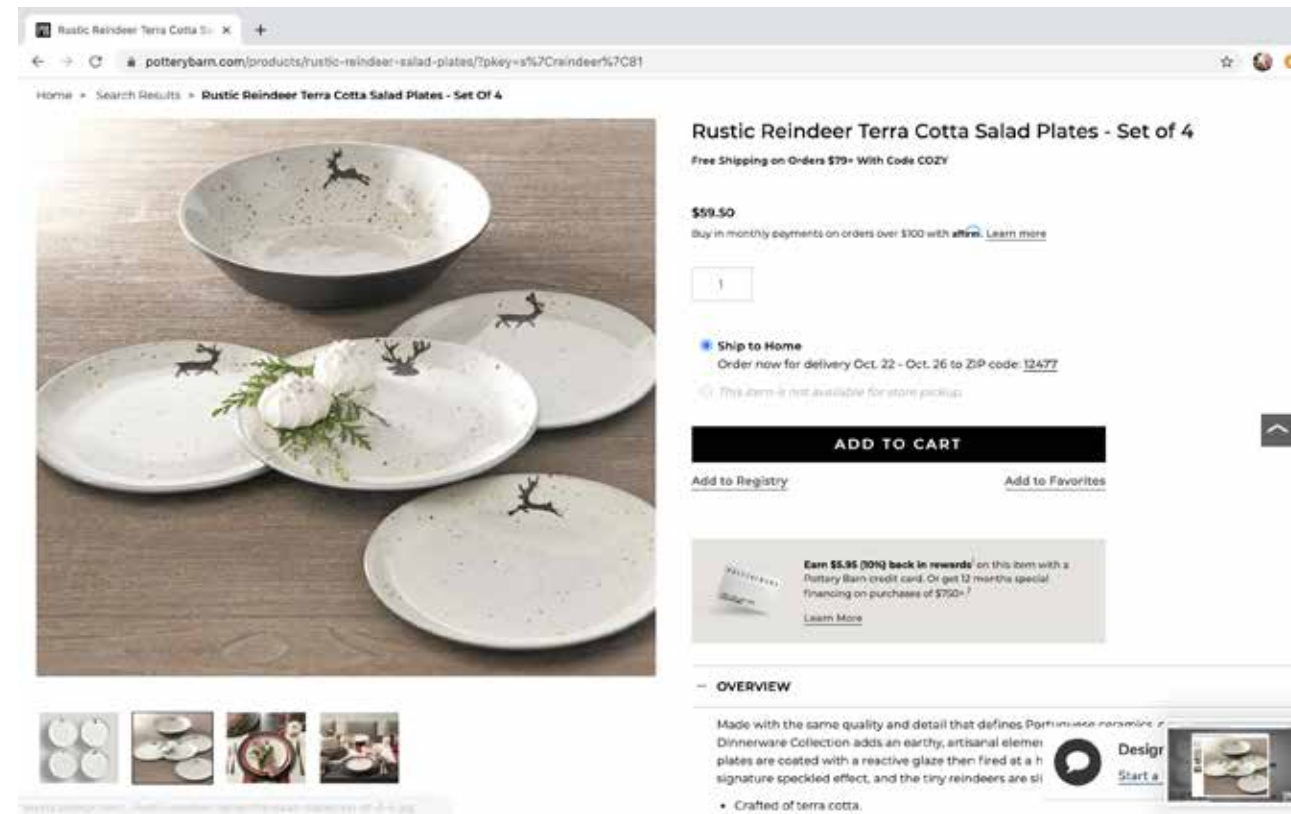

SURFACE DESIGN

Hand painted artwork, adapted into
plateware, Pottery Barn, Holiday 2020.