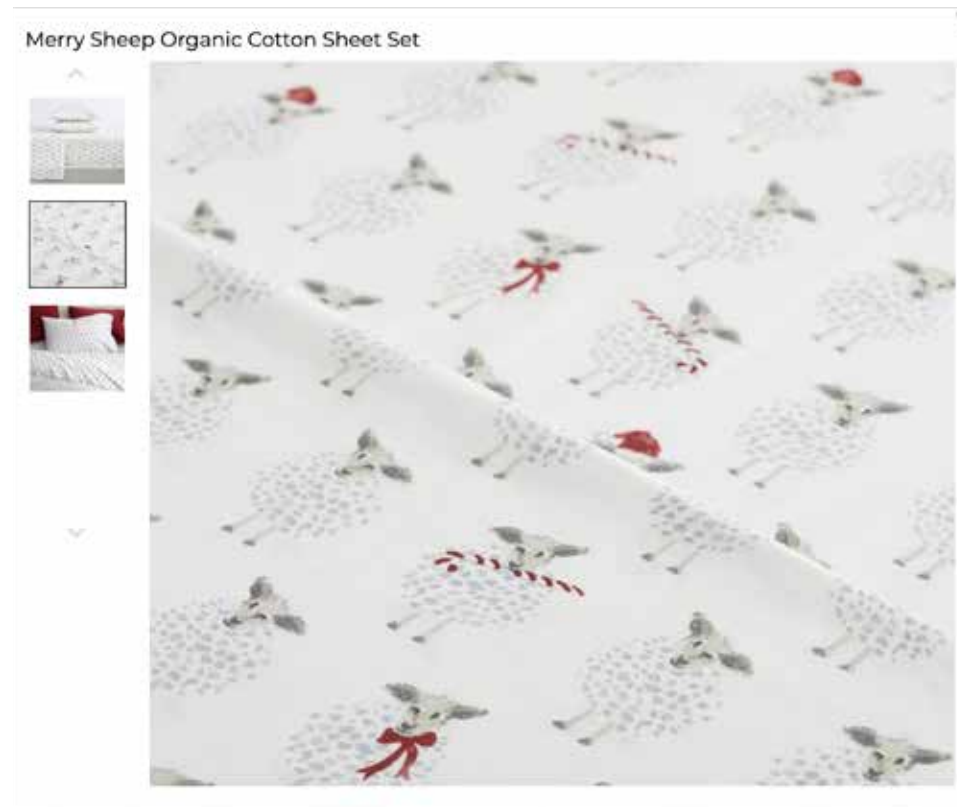

TEXTILE DESIGN

Hand painted artwork, adapted into sheet set, Pottery Barn, Holiday 2020.