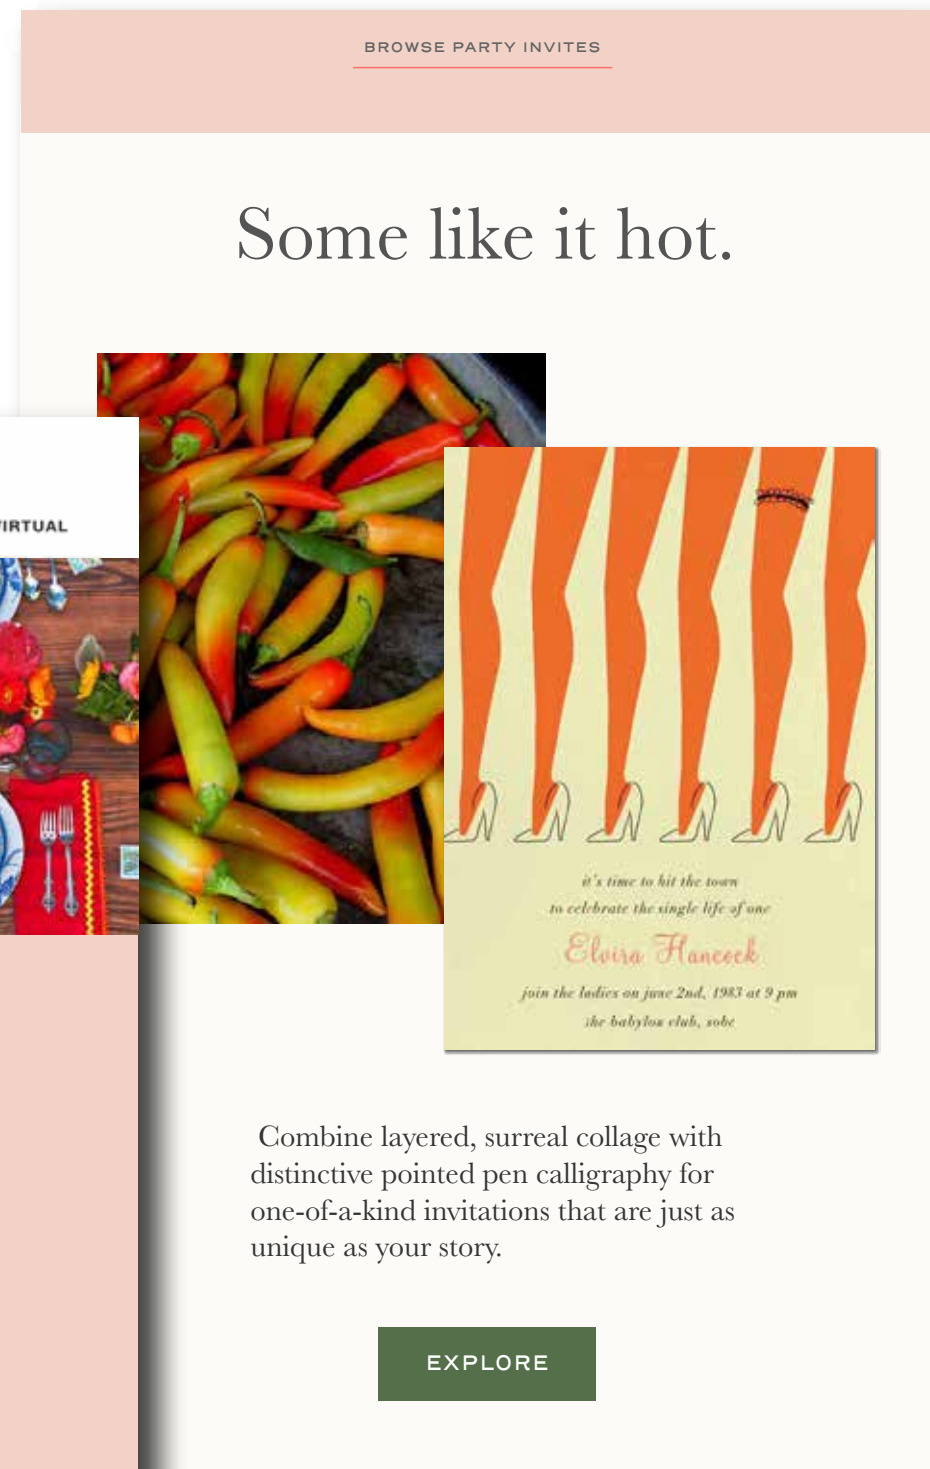

DIGITAL DESIGN

Email design for CRM systems and digital marketing.